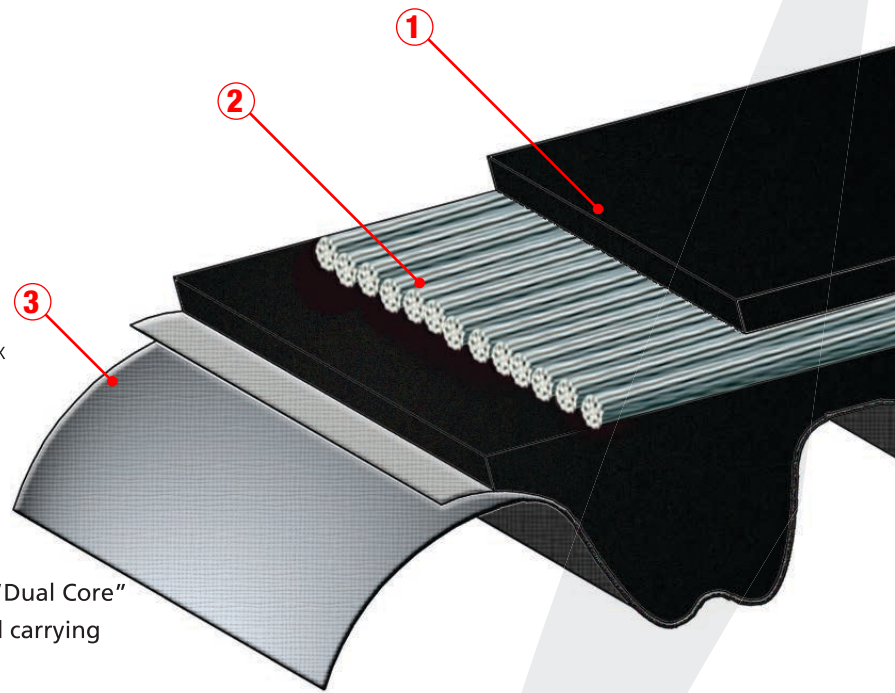

② TENSILE CORD

The tensile member is made with our innovative "Dual Core" hybrid cord technology and it constitutes the load carrying element inside the New PLATINUM belt.

The "Dual Core" technology gives PLATINUM extreme dimensional stability under static and dynamic tension, in addition to superior flex fatigue resistance.

③ TOOTH FACING FABRIC

A hard-wearing polyamide fabric is bonded to the tooth surface, improving torque carrying capacity and tooth shear resistance. Its special surface impregnation confers self-lubricating properties, a lower co-efficient of friction and increased drive efficiency.